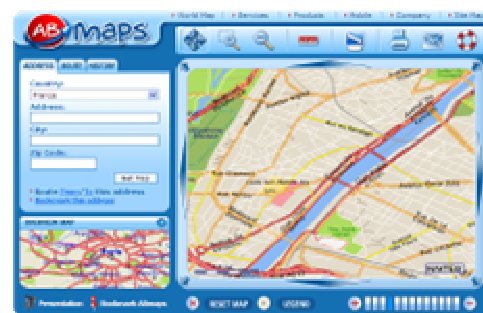

cometogethr™ (<http://www.cometogethr.com/>), a semifinalist in the Social Networking category of the 2008 NAVTEQ® Global LBS Challenge™ for the European (EMEA) region. It is a location-based social networking application that lets you join and create groups of people with mutual interests, view their location on the map, contact or meet them and share content.

reLive!™ (<http://relive.abmaps.com/map/>), a Social Networking category winner of the 2007 NAVTEQ Global LBS Challenge for the European (EMEA) region. It is a unique and handy leisure application, which allows you to take photos and write notes along your trip route, and seamlessly attach them to their locations on the map (geo-tagging).

Our Technology

- Vector streaming maps
- Optimized high-quality visualization maps
- Support of most common GIS formats
- Worldwide multi-lingual coverage with single interface
- Cross platform clients support
- Adobe® Flash® map display, no plug-ins
- Fully customized route and geo-code
- Fast GIS and Mapping Services performance
- Flexible server architecture
- Load balancing and scalability support